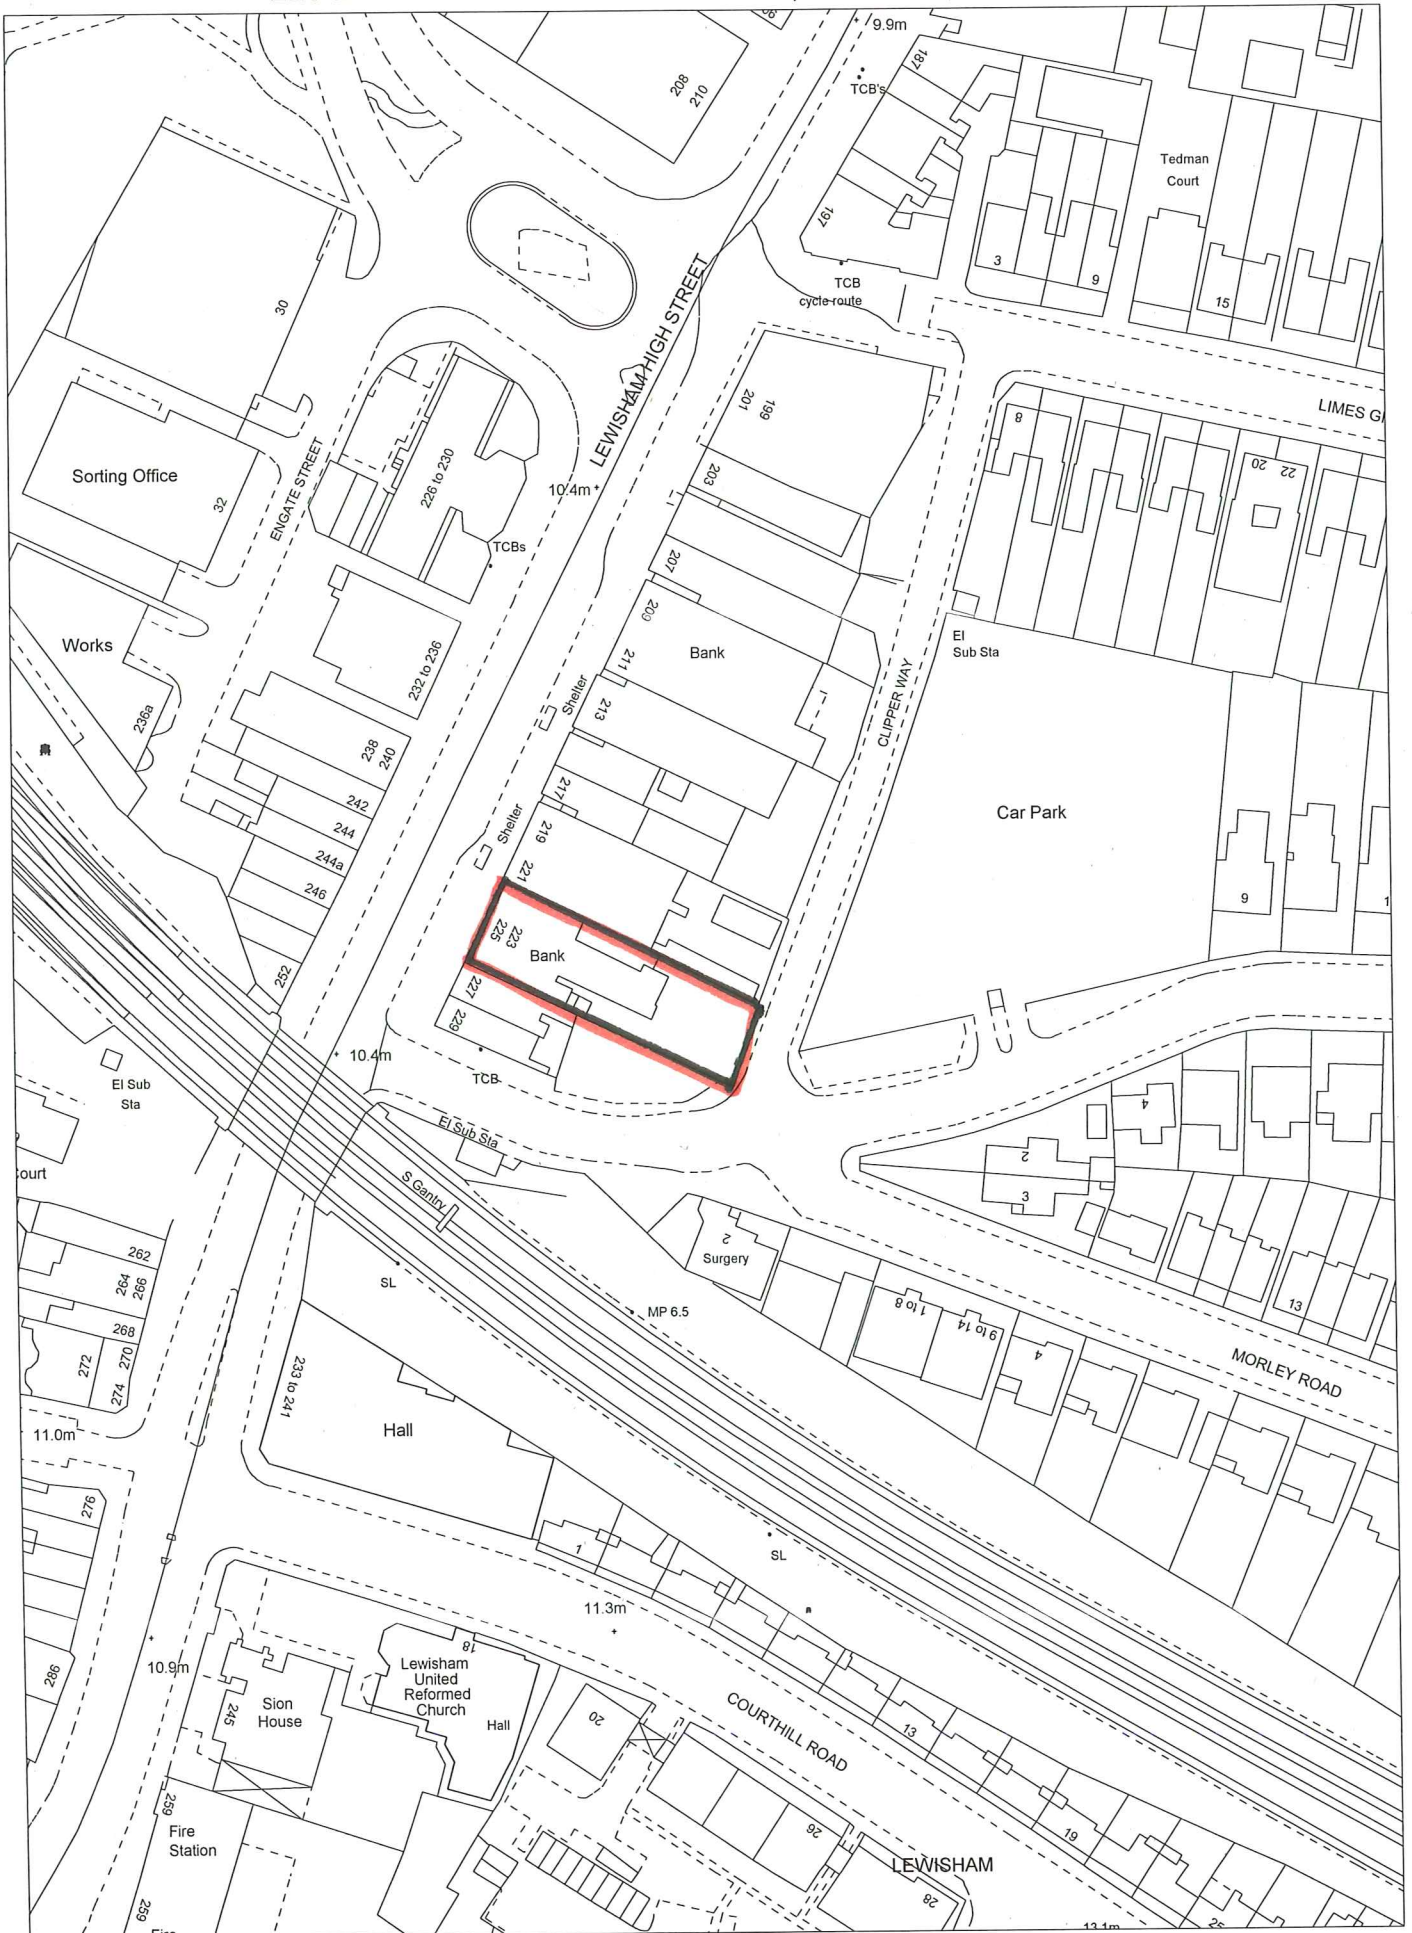

223-225 LEWISHAM HIGH STREET, LONDON, SE13 6LY

Scale 1:1250

Reproduced from the Ordnance Survey map with the permission of the Controller of HMSO
Crown Copyright Reserved
Licence No:100017710

This plan forms no part of a planning application